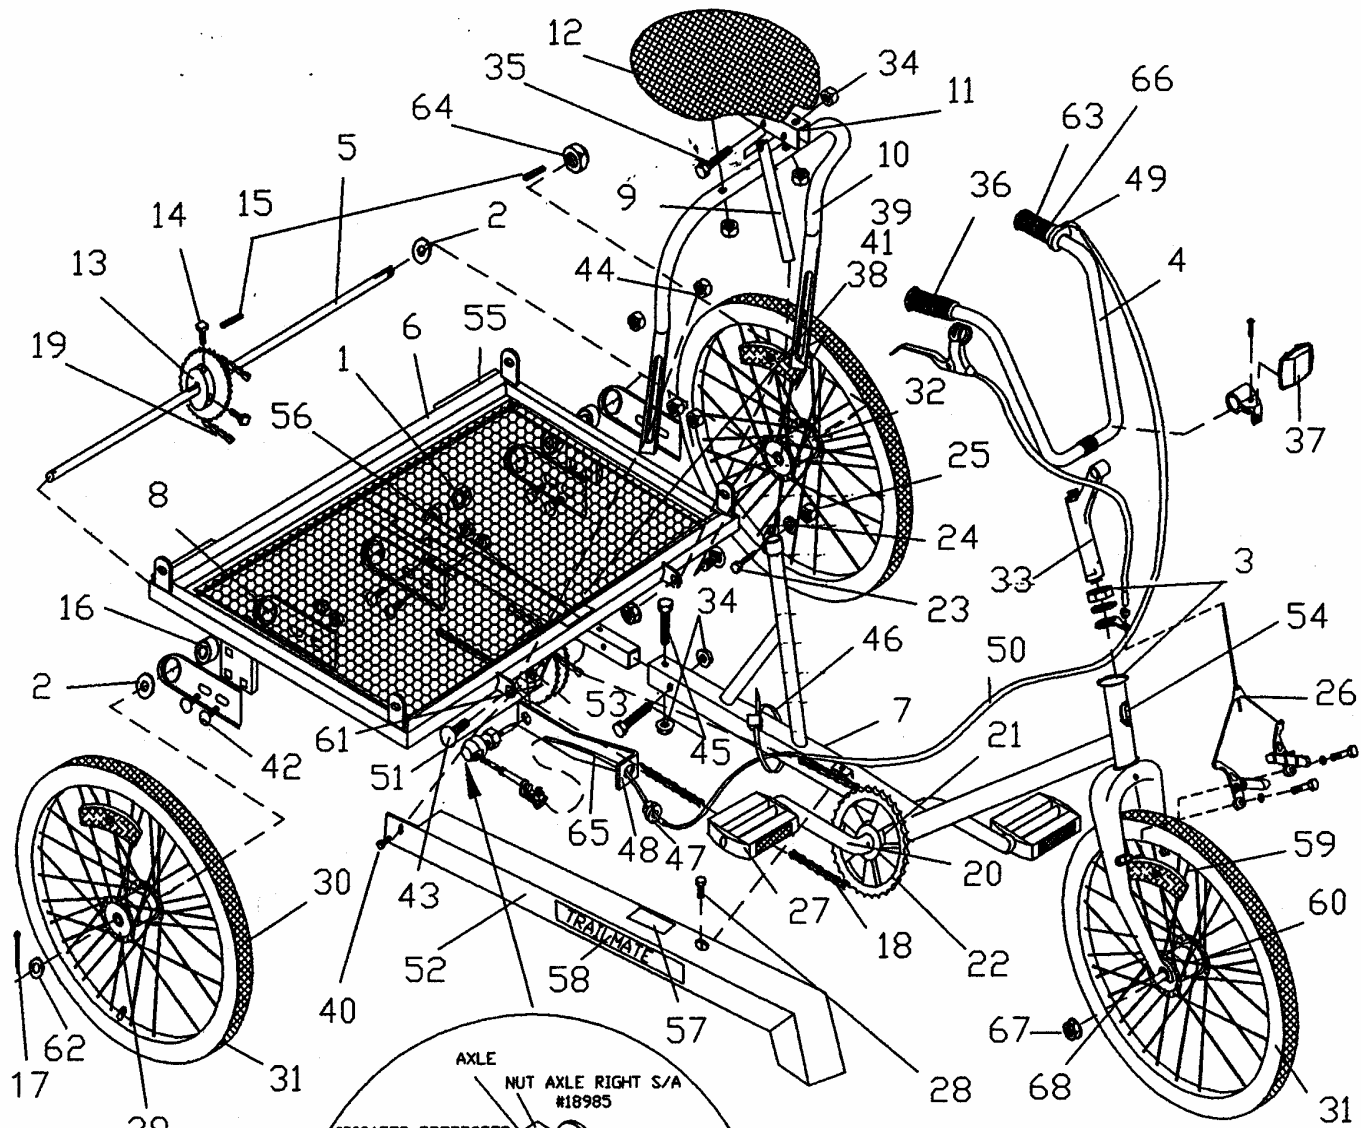

### 3SPCB OPTION

**INDUSTRIAL 3WHL HAULER  
PART LIST.**

ITEM NO.	PART NO	DESCRIPTION	QTY.	ITEM NO.	PART NO	DESCRIPTION	QTY.
1	12241	SET COLLAR 5/8	1	33	11815	STEM 12" LOW RIDER/IND TRIKE	1
2	19840	WASHER 5/8 SAE	1	34	12175	NUT 5/16-18 FLANGED	9
3	11831	HEAD SET COMPLETE	1	35	12212	SCREW 5/16-18X1-1/2HHCS GR 5	1
4	11805	HANDLEBAR HI RISE #8890M-TRK/LR	1	36	11801	GRIP BLACK 7/8 #40-0203-055	2
5	19869	AXLE DRIVE INDUSTRIAL	1	37	19715	REFLECTOR KIT INDUSTRIAL	1
6	19670	BACK FRAME TUBE ASSY IND	1	38	12193	SCREW 10-32X1 PHIL PAN HD MS	1
7	19693	FRAME TUBE ASSY FRT 3WHL IND	1	39	12170	NUT 10-32 HEX KEPS	1
8	18220	AXLE BEARING HLD RR JR/JUNR/DJ	5	40	18714	SCREW 8X1/2 TAP A HEX WASH HD	1
9	12076	SEAT POST 9"	1	41	12229	WASHER #10 FLAT	6
10	12075	SISSY BAR DESOTO STATE COLOR	1	42	12215	SCREW 5/16-18X3/4 CARRIAGE	6
11	11898	BRACKET WESTERN SADDLE	1	43	12218	SCREW 3/8-16X3/4 SHT NEK CARR	2
12	11894	SEAT WESTERN SADDLE-DES/LR	1	44	12178	NUT 3/8-16 FLANGED	2
13	11952	SPROCKET 22T SOLID W/ADAPTER	1	45	12213	SCREW 5/16-18X2 HHCS	2
14	11071	SET SCREW 5/16-18X3/4 SQ HD	2	46*	12269	TIE CABLE BLACK 8X0.18	3
15	12246	KEY SQUARE 3/16X5/8	1	47*	12285	HUB 3SPCB PLASTIC STOP #37201	1
16	11643	BEARING SP 99502HNR	5	48*	18746	HUB HOLDER 3SPCB CABLE GUIDE	1
17	11139	PIN COTTER 1/8X1	1	49*	19709	GRIP SHIFTER 3SP	1
18	19882	CHAIN IND LONG 143 PITCH W/CL	1	50*	18995	CABLE 3SP S/A	1
19	12934	CHAIN IND SHORT 67 PITCH W/CL	1	51*	18013	1 HUB 3 SPCB TRIKE W/22 SPKT S/A	1
20	11695	CRANK 5-1/2	1	52	19886	CHAINGUARD INDUSTRIAL	1
21	11697	CRANK SET COMPLETE	1	53	13198	SCREW GROMMET #242160502700101	1
22	11934	SPROCKET 36T 1/2X1/8-TRK/EZ/FC	1	54	11718	DECAL TM HEAD	1
23	13225	CLMP BOLT M8X38MM LG HH	1	55	17380	REFLECTOR JUNIOR JR SIDE RED	2
24	13226	CLMP WASHER M8 FLAT	1	56	19325	DECAL "DO NOT STAND ON CYCLE"	1
25	13227	CLMP NUT ACORN M8 HEX	1	57	14089	DECAL AVOID SHARP TURNS	1
26	19684	BRAKE CALIPER IND ASSY FRT	1	58	11719	DECAL TM CHAINGUARD	1
27	11857	PEDAL 1/2" PR #643P10E141	1	59	14248	FORK 20" MWT STATE COLOR	1
28	12188	SCREW 10-32X3/8 SLTD HWH T/F/S	1	60	11016	WHEEL SPOKED 20"	1
29	19347	WHL 20X2.125 SPOKED ZINC	1	61	11687	HUB CB TRIKE SHIMANO	1
30	11964	RIMSTRIP 20X1.75	3	62	12240	WASHER SP5ER1X41/84X.062	1
31	19356	TIRE 20X2.125 BSW KNB W/TTUBE	3	63	11308	WASHER 5/8 INT. TOOTH DRIVE	1
32	19885	WHEEL 20" INDUSTRIAL DRIVE	1	64	11115	NUT 5/8-18 JAM	1