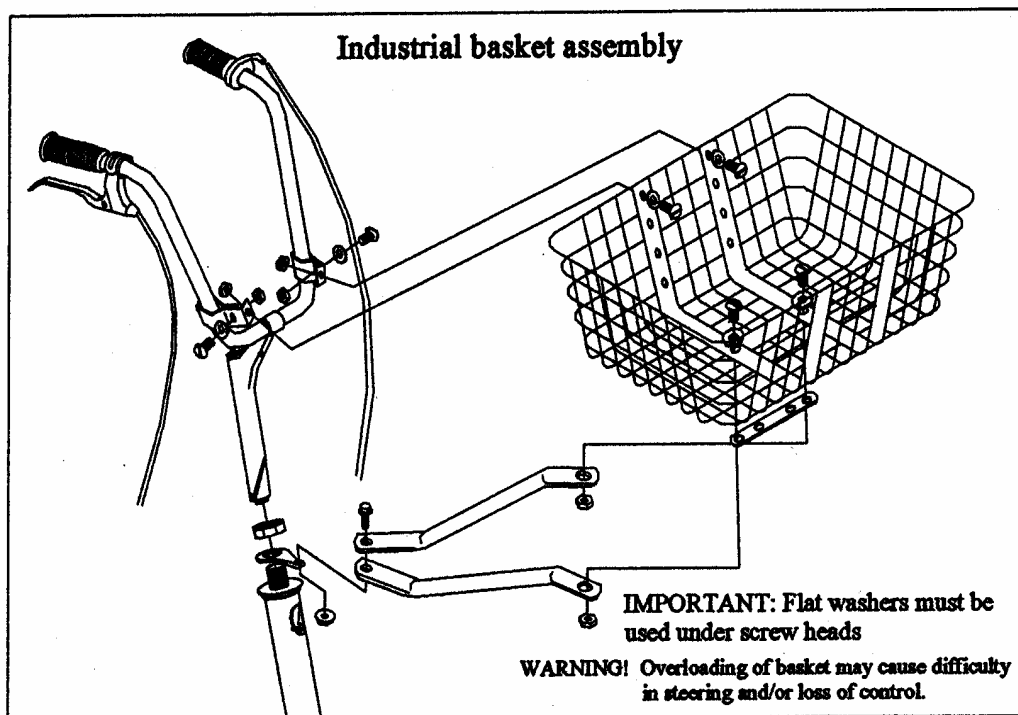

ASSEMBLY 3 WHEEL INDUSTRIAL HAULER.

1. Remove back (6) and front (7) frame assemblies from carton.
2. Slide back frame assembly (6) in to front frame assembly (7) fasten securely using bolts (45) and nuts (34).
3. Remove, the outside cotter pin (17) and washer (62) from right axle, install wheel with bearing (29) and fix by cotter pin and washer.
4. Install left wheel (32) on axle, using washer (2), key square (15), and nut (64)
5. Install the long chain (18) on front sprocket (22).
6. Install chain guard (52).
7. Install handlebar assembly (4).
8. Fasten seat (12) and sissy bar (10) on frame
9. Install pedals (27).
10. Adjust seat and tighten securely by screws (23) and nut (25).
11. Fasten cable to frame with tie cables (46).

Option Front Basket.

Industrial Hauler

*This is a recreational unit, not designed for excessive speeds or misuse.
Careless operation may cause rider to lose control and result in serious injury.
Do not brake or turn at high speeds; this may cause to roll-over and rider injury.*

Things to know before riding you cycle:

1. Know your local bicycle laws and wear a helmet.
2. Do not exceed the recommended weight limit 500 lbs.
3. Do not stand on unit.
4. Wear light-colored clothing.
5. Do not ride at night.