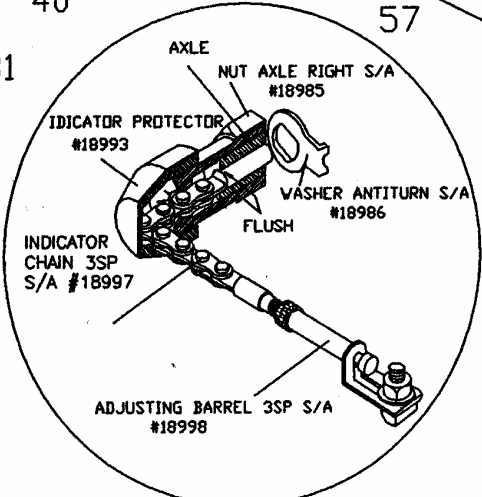

### 3SPCB OPTION

**INDUSTRIAL 3WHL HAULER  
PART LIST.**

ITEM NO.	PART NO	DESCRIPTION	QTY.	ITEM NO.	PART NO	DESCRIPTION	QTY.
1	12241	SET COLLAR 5/8	1	33	11815	STEM 12" LOW RIDER/IND TRIKE	1
2	19840	WASHER 5/8 SAE	1	34	12175	NUT 5/16-18 FLANGED	9
3	11831	HEAD SET COMPLETE	1	35	12212	SCREW 5/16-18X1-1/2HHCS GR 5	1
4	11805	HANDLEBAR HI RISE #8890M-TRK/LR	1	36	11801	GRIP BLACK 7/8 #40-0203-055	2
5	19869	AXLE DRIVE INDUSTRIAL	1	37	19715	REFLECTOR KIT INDUSTRIAL	1
6	19670	BACK FRAME TUBE ASSY IND	1	38	12193	SCREW 10-32X1 PHIL PAN HD MS	1
7	19693	FRAME TUBE ASSY FRT 3WHL IND	1	39	12170	NUT 10-32 HEX KEPS	1
8	18220	AXLE BEARING HLD RR JR/JUNR/DJ	5	40	18714	SCREW 8X1/2 TAP A HEX WASH HD	1
9	12076	SEAT POST 9"	1	41	12229	WASHER #10 FLAT	6
10	12075	SISSY BAR DESOTO STATE COLOR	1	42	12215	SCREW 5/16-18X3/4 CARRIAGE	6
11	11898	BRACKET WESTERN SADDLE	1	43	12218	SCREW 3/8-16X3/4 SHT NEK CARR	2
12	11894	SEAT WESTERN SADDLE-DES/LR	1	44	12178	NUT 3/8-16 FLANGED	2
13	11952	SPROCKET 22T SOLID W/ADAPTER	1	45	12213	SCREW 5/16-18X2 HHCS	2
14	11071	SET SCREW 5/16-18X3/4 SQ HD	2	46*	12269	TIE CABLE BLACK 8X0.18	3
15	12246	KEY SQUARE 3/16X5/8	1	47*	12285	HUB 3SPCB PLASTIC STOP #37201	1
16	11643	BEARING SP 99502HNR	5	48*	18746	HUB HOLDER 3SPCB CABLE GUIDE	1
17	11139	PIN COTTER 1/8X1	1	49*	19709	GRIP SHIFTER 3SP	1
18	19882	CHAIN IND LONG 143 PITCH W/CL	1	50*	18995	CABLE 3SP S/A	1
19	12934	CHAIN IND SHORT 67 PITCH W/CL	1	51*	18013	1 HUB 3 SPCB TRIKE W/22 SPKT S/A	1
20	11695	CRANK 5-1/2	1	52	19886	CHAINGUARD INDUSTRIAL	1
21	11697	CRANK SET COMPLETE	1	53	13198	SCREW GROMMET #242160502700101	1
22	11934	SPROCKET 36T 1/2X1/8-TRK/EZ/FC	1	54	11718	DECAL TM HEAD	1
23	13225	CLMP BOLT M8X38MM LG HH	1	55	17380	REFLECTOR JUNIOR JR SIDE RED	2
24	13226	CLMP WASHER M8 FLAT	1	56	19325	DECAL "DO NOT STAND ON CYCLE"	1
25	13227	CLMP NUT ACORN M8 HEX	1	57	14089	DECAL AVOID SHARP TURNS	1
26	19684	BRAKE CALIPER IND ASSY FRT	1	58	11719	DECAL TM CHAINGUARD	1
27	11857	PEDAL 1/2" PR #643P10E141	1	59	14248	FORK 20" MWT STATE COLOR	1
28	12188	SCREW 10-32X3/8 SLTD HWH T/F/S	1	60	11016	WHEEL SPOKED 20"	1
29	19347	WHL 20X2.125 SPOKED ZINC	1	61	11687	HUB CB TRIKE SHIMANO	1
30	11964	RIMSTRIP 20X1.75	3	62	12240	WASHER SP5ER1X41/84X.062	1
31	19356	TIRE 20X2.125 BSW KNB W/TTUBE	3	63	11308	WASHER 5/8 INT. TOOTH DRIVE	1
32	19885	WHEEL 20" INDUSTRIAL DRIVE	1	64	11115	NUT 5/8-18 JAM	1