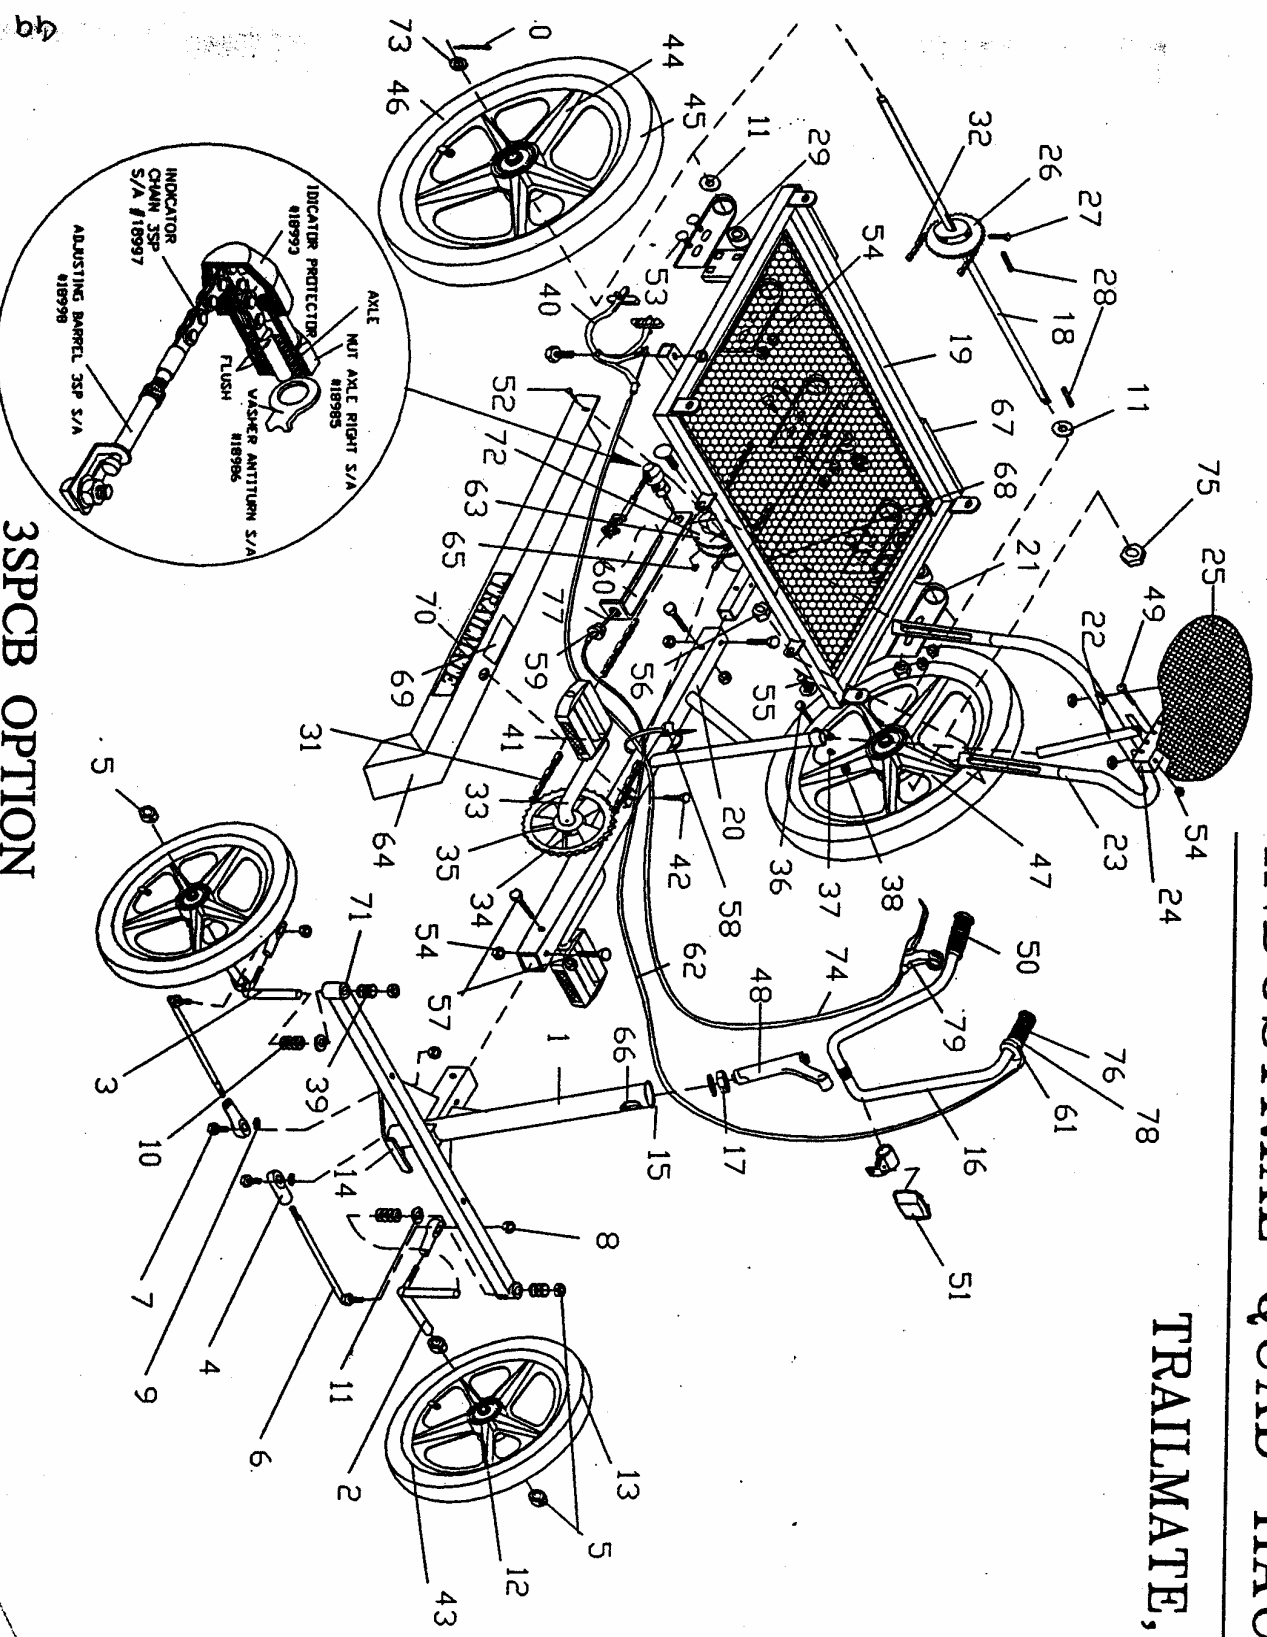

INDUSTRIAL QUAD HAULER

TRAILMATE, INC.

3SPCB OPTION

INDUSTRIAL 4WHL HAULER
PART LIST.

ITEM NO.	PART NO	DESCRIPTION	QTY.	ITEM NO.	PART NO	DESCRIPTION	QTY.
1	19860	FRAME TUBE ASSY FRT 4WHL IND	1	41	11857	PEDAL 1/2" PR #643P10E141	1
2	19531	WHEEL SUPPORT LEFT 4WHL LR	1	42	12188	SCREW 10-32X3/8 SLTD HWH T/F/S	1
3	19532	WHEEL SUPPORT RIGHT 4WHL LR	1	43	19355	RIMSTRIP 16X1.175	2
4	13900	BALL JOINT ROD END DBL JOY	4	44	19347	WHL 20X2.125 SPOKED ZINC	1
5	12241	SET COLLAR 5/8"	7	45	11984	RIMSTRIP 20X1.75	2
6	19667	STEERING ARM ASSY 4WHL IND	2	46	19356	TIRE 20X2.125 BSW KNB W/TPTUBE	2
7	12217	SCREW 3/8-16X1-1/2 HHCS GR 5	2	47	19685	WHEEL 20" INDUSTRIAL DRIVE	1
8	11073	NUT 3/8-16 SIDE LOCK	4	48	11815	STEM 12" LOW RIDER/IND TRIKE	1
9	12237	WASHER 3/8 LOCK	2	49	12212	SCREW 5/16-18X1-1/2HHCS GR 5	1
10	19534	SPRING 4WHL LR	2	50	11801	GRIP BLACK 7/8 #40-0203-055	1*
11	19640	WASHER 5/8 SAE	4	51	19715	REFLECTOR KIT INDUSTRIAL	1
12	19346	WHL 16X2.125 SPOKED ZINC	2	52	18714	SCREW BX1/2 TAP A HEX WASH HD	1
13	17615	TIRE 16X2.125 BSW KNB W/TUBE	2	53	12215	SCREW 5/16-18X3/4 CARRIAGE	6
14	19530	STEERING ASSY 4WHL LR	1	54	12175	NUT 5/16-18 FLANGED	11
15	19577	HEAD CUP #401B STAKED LR	2	55	12218	SCREW 3/8-16X3/4 SHT NEK CARR	2
16	11805	HANDLEBAR HI RISE #890M-TRIKLR	1	56	12178	NUT 3/8-16 FLANGED	2
17	11831	HEAD SET COMPLETE	1	57	12213	SCREW 5/16-18X2 HHCS	4
18	19869	AXLE DRIVE INDUSTRIAL	1	58*	12289	TIE CABLE BLACK	3
19	19670	BACK FRAME TUBE ASSY IND	1	59*	12285	HUB 3SPCB PLASTIC STOP	1
20	19674	FRAME TUBE ASSY MID IND	1	60*	18746	HUB HOLDER 3SPCB CABLE GUIDE	1
21	18220	AXLE BEARING HLD RR JR/JUN/RDJ	5	61*	19709	GRIP SHIFTER 3SP	1
22	12076	SEAT POST 9"	1	62*	19718	HOUSING BLACK 79" IND 3SPCB	1
23	12075	SISSY BAR DESOTO STATE COLOR	1	63*	18913	HUB 3 SPCB TRIKE W/22 SPKT S/A	1
24	11898	BRACKET WESTERN SADDLE	1	64	19886	CHAINGUARD INDUSTRIAL	1
25	11894	SEAT WESTERN SADDLE-DESLR	1	65	13198	SCREW GROMMET #242160502700101	1
26	11952	SPROCKET Z2T SOLID W/ADAPTER	1	68	11718	DECAL TM HEAD	1
27	11071	SET SCREW 5/16-18X3/4 SQ HD	2	67	17380	REFLECTOR JUNIOR JR SIDE-RED	2
28	12246	KEY SQUARE 3/16X5/8	2	68	19325	DECAL "DO NOT STAND ON CYCLE"	1
29	11643	BEARING SP 99502HNR	7	69	14089	DECAL AVOID SHARP TURNS	1
30	11139	PIN COTTER 1/8X1	1	70	11719	DECAL TM CHAINGUARD	1
31	19882	CHAIN IND LONG 143 PITCH W/CL	1	71	18120	BEARING DELRIN 1-3/8 ODXS/8 ID	4
32	12934	CHAIN IND SHORT 67 PITCH W/CL	1	72	11667	HUB CB TRIKE SHIMANO	1
33	11695	CRANK 5-1/2	1	73	12240	WASHER SPACER 1X41/64X.062	1
34	11697	CRANK SET COMPLETE	1	74	19717	BRAKE CABLE 90X86 IND 4WHL	1
35	11934	SPROCKET 36T 1/2X1/8-TRK/EZ/FC	1	75	19720	NUT 5/8-18 NYLON INSERT	1
36	13225	CLMP BOLT M8X38MM LG HH	1	76*	19710	GRIP SHIFTER 3SP GRIP	1
37	13226	CLMP WASHER M8 FLAT	1	77*	19711	GRIP SHIFTER CABLE 89-1/2	1
38	13227	CLMP NUT AGORN M8 HEX	1	78*	19713	GRIP SHIFTER WASHER	1
39	12280	SPRING AXLE FUN CYCLE/BAN PEEL	2	79	11654	BRAKE CALIPER LOCK LEVER	1
40	19884	BRAKE CALIPER IND ASSY FRT	1				

*.JSPCB ONLY